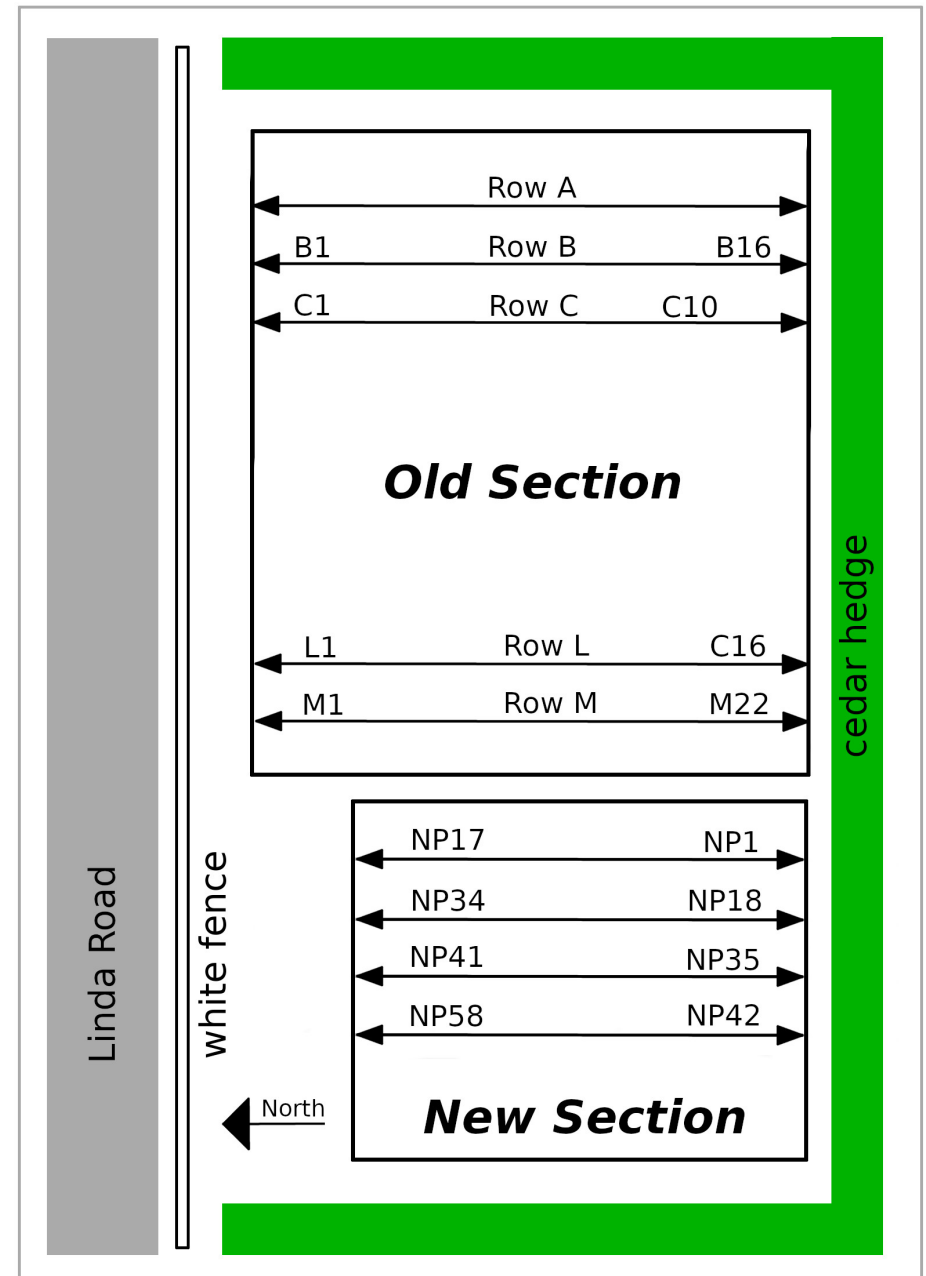

The Old Section of the cemetery starts with 'A1' in the north–east corner. (Follow row letters on the white fence.)

The New Section of the cemetery starts after row M using a different numbering system. Each row contains 17 plots spaced at 4 ft intervals. Numbering is sequential starting at the south (hedge) side of the cemetery with plot #1. The 'NP' prefix is optional and is dropped in this document for 'New Plots'.

Notes:

- 1 – Use the 'Ref#' at <https://www.lochabercemetery.org/find> to look up additional information. (QR code is on back page)
- 2 – Gaps in the numbering between headstones are plots (burials). For a more accurate drawing of plot positions, see <https://www.lochabercemetery.org/plots.html>
- 3 – Headstones with no linked burials are listed without images or inscriptions.

Fig #1: Cemetery plot and headstone numbering scheme

Table of Contents

Ref#	Name
A1	MacEachern, Sarah Jane 1858–1868
A1	McEachern, Duncan 1818–1868
B1	Angus, Jane Evans (Eva) 1881–1969
B1	MacLachlan, Robert Neil 1872–1953
B4	Campbell, Sarah 1846–1908
B4	McLachlan, Malcolm 1833–1892
B9	MacMillan, Janet 1812–1864
B9	McInnis, Dougal
B13	McMillan, Catharine 1826–1879
B13	McDonald, Isabella 1779–1868
B16	McMillan, Finlay 1816–1868
C1	MacEachern, Margaret (nee?) 1844–1868
C1	MacEachern, Hugh
C4	McArthur, Sarah 1827–1859
C10	Willcox, Kate M 1867–1958
C10	MacLachlan, Robert J 1861–1955
C10	MacLachlan, Donald 1857–1930
D1	McDonald, Marion 1805–1866
D1	MacEachern, Duncan 1801–1866
D4	Angus, Mary Alexena 1863–1880
D6	McLachlan, Annie 1842–1868
D8	MacLachlan, Mary 1830–1859
D10	McDonald, Mary 1798–1879
D10	McLachlan, Robert 1800–1894
D13	McCallum, Mary 1832–1868
D13	MacLachlan, Margaret (Maggie) 1858–1861
D19	McDermid, Jane 1848–1879
D19	McLachlan, Alexander J 1874–1878
D19	McLachlan, Elizabeth Ann 1863–1878