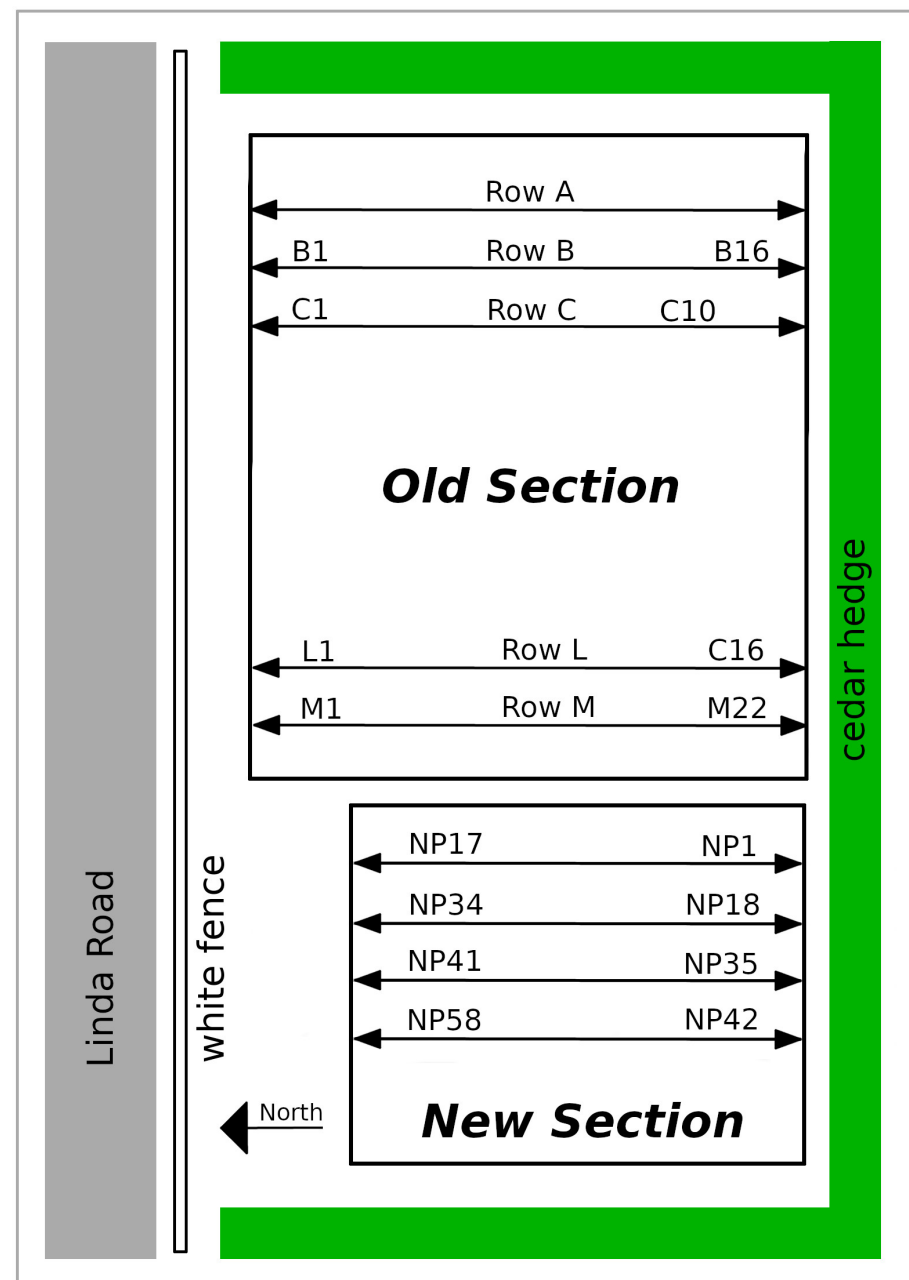

The Old Section of the cemetery starts with 'A1' in the north-east corner. (Follow row letters on the white fence.)

The New Section of the cemetery starts after row M using a different numbering system. Each row contains 17 plots spaced at 4 ft intervals. Numbering is sequential starting at the south (hedge) side of the cemetery with plot #1. The 'NP' prefix is optional and is dropped in this document for 'New Plots'.

Notes:

- 1 – Use the 'Ref#' at <https://www.lochabercemetery.org/find> to look up additional information. (QR code is on back page)
- 2 – Gaps in the numbering between headstones are plots (burials). For a more accurate drawing of plot positions, see <https://www.lochabercemetery.org/plots.html>
- 3 – Headstones with no linked burials are listed without images or inscriptions.

Fig #1: Cemetery plot and headstone numbering scheme

Table of Contents

Ref#	Name
A1	MacEachern, Sarah Jane 1858–1868
A1	McEachern, Duncan 1818–1868
B1	Angus, Jane Evans (Eva) 1881–1969
B1	MacLachlan, Robert Neil 1872–1953
B4	Campbell, Sarah 1846–1908
B4	McLachlan, Malcolm 1833–1892
B9	MacMillan, Janet 1812–1864
B9	McInnis, Dougal
B13	McMillan, Finlay 1816–1868
B16	McMillan, Catharine 1826–1879
B16	McDonald, Isabella 1779–1868
C1	MacEachern, Margaret (nee?) 1844–1868
C1	MacEachern, Hugh
C4	McArthur, Sarah 1827–1859
C10	Willcox, Kate M 1867–1958
C10	MacLachlan, Robert J 1861–1955
C10	MacLachlan, Donald 1857–1930
D1	McDonald, Marion 1805–1866
D1	MacEachern, Duncan 1801–1866
D4	Angus, Mary Alexena 1863–1880
D6	McLachlan, Annie 1842–1868
D8	MacLachlan, Mary 1830–1859
D10	McDonald, Mary 1798–1879
D10	McLachlan, Robert 1800–1894
D13	McCallum, Mary 1832–1868
D13	MacLachlan, Margaret (Maggie) 1858–1861
D19	McDermid, Jane 1848–1879
D19	McLachlan, Alexander J 1874–1878
D19	McLachlan, Elizabeth Ann 1863–1878