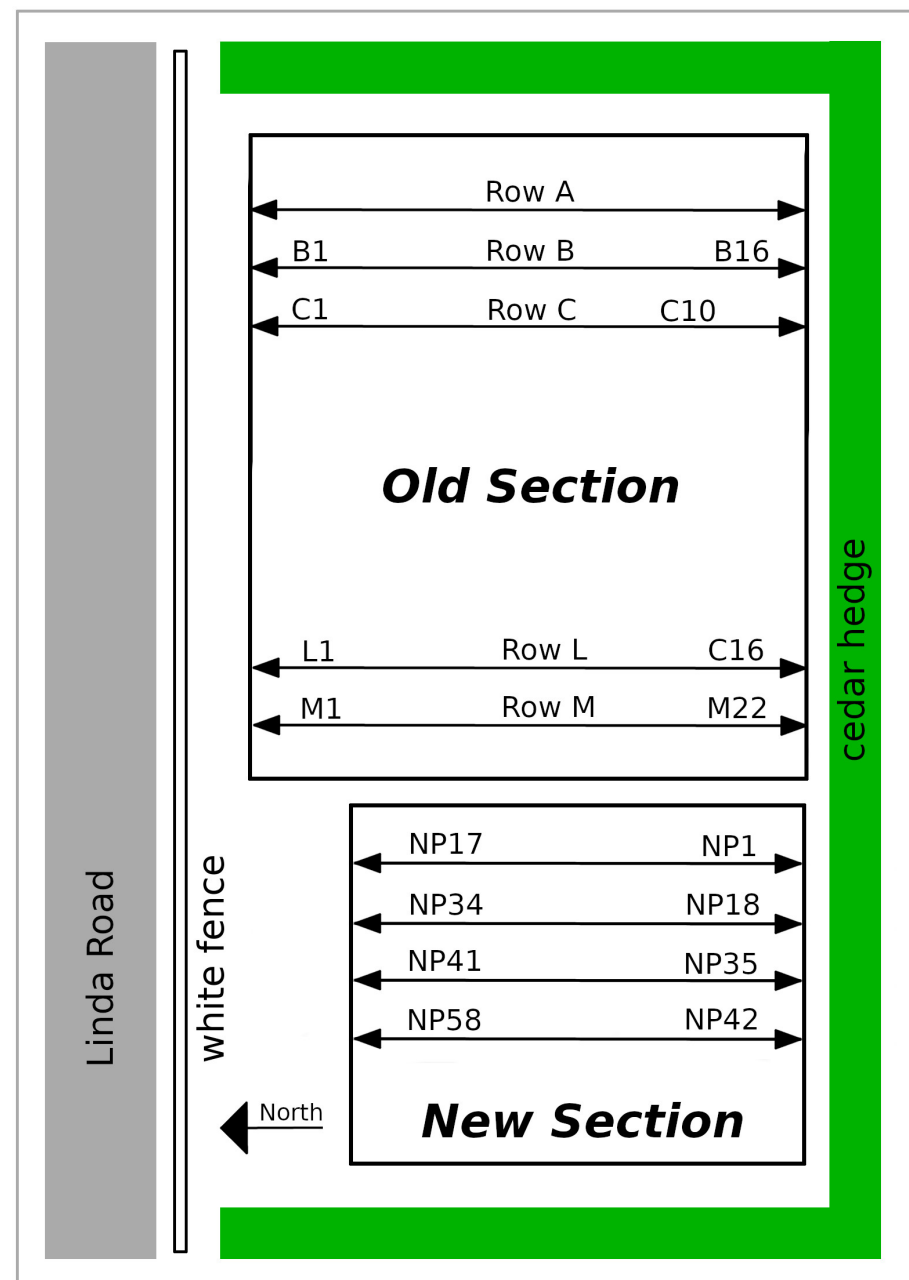

The Old Section of the cemetery starts with 'A1' in the north-east corner. (Follow row letters on the white fence.)

The New Section of the cemetery starts after row M using a different numbering system. Each row contains 17 plots spaced at 4 ft intervals. Numbering is sequential starting at the south (hedge) side of the cemetery with plot #1. The 'NP' prefix is optional and is dropped in this document for 'New Plots'.

Notes:

- 1 – Use the 'Ref#' at <https://www.lochabercemetery.org/find> to look up additional information. (QR code is on back page)
- 2 – Gaps in the numbering between headstones are plots (burials). For a more accurate drawing of plot positions, see <https://www.lochabercemetery.org/plots.html>
- 3 – Headstones with no linked burials are listed without images or inscriptions.

Fig #1: Cemetery plot and headstone numbering scheme

Table of Contents

Ref# Name

A1	MacEachern, Sarah Jane 1858–1868
A1	McEachern, Duncan 1818–1868
B1	Angus, Jane Evans (Eva) 1881–1969
B1	MacLachlan, Robert Neil 1872–1953
B4	Campbell, Sarah 1846–1908
B4	McLachlan, Malcolm 1833–1892
B9	MacMillan, Janet 1812–1864
B9	McInnis, Dougal
B13	McMillan, Finlay 1816–1868
B16	McMillan, Catharine 1826–1879
B16	McDonald, Isabella 1779–1868
C1	MacEachern, Margaret (nee?) 1844–1868
C1	MacEachern, Hugh
C4	McArthur, Sarah 1827–1859
C10	Willcox, Kate M 1867–1958
C10	MacLachlan, Robert J 1861–1955
C10	MacLachlan, Donald 1857–1930
D1	McDonald, Marion 1805–1866
D1	MacEachern, Duncan 1801–1866
D4	Angus, Mary Alexena 1863–1880
D6	McLachlan, Annie 1842–1868
D8	MacLachlan, Mary 1830–1859
D10	McDonald, Mary 1798–1879
D10	McLachlan, Robert 1800–1894
D13	McCallum, Mary 1832–1868
D13	MacLachlan, Margaret (Maggie) 1858–1861
D19	McDermid, Jane 1848–1879
D19	McLachlan, Alexander J 1874–1878
D19	McLachlan, Elizabeth Ann 1863–1878